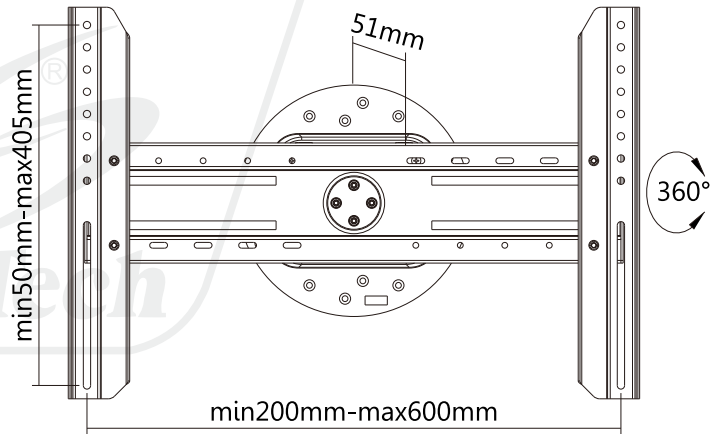

SH 360R

Tv Wall Mount

Fits most 37"-70" flat panel TVs

360° Rotating for Portrait or Landscape Orientation

Screen Size
37"-70"

Max. VESA
600x400

Weight Capacity
50kg/110lbs

Profile to Wall
51mm/2"

Screen Rotation
360°

Bubble Level

-180°--180° Portrait/Landscape Orientation
adjusts for a variety of applications.

51mm/2" Wall Profile
for a modern sleek look.

Integrated Bubble Level
assures alignment.