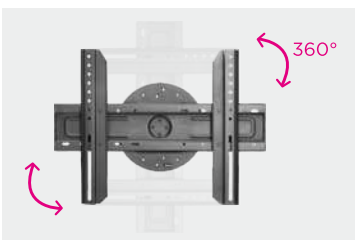

SH 360R

Tv Wall Mount

Fits most 37"-70" flat panel TVs

360° Rotating for Portrait or Landscape Orientation

Screen Size
37"-70"

Max. VESA
600x400

Weight Capacity
50kg/110lbs

Profile to Wall
51mm/2"

Screen Rotation
360°

Bubble Level

-180°--180° Portrait/Landscape Orientation
adjusts for a variety of applications.

51mm/2" Wall Profile
for a modern sleek look.

Integrated Bubble Level
assures alignment.